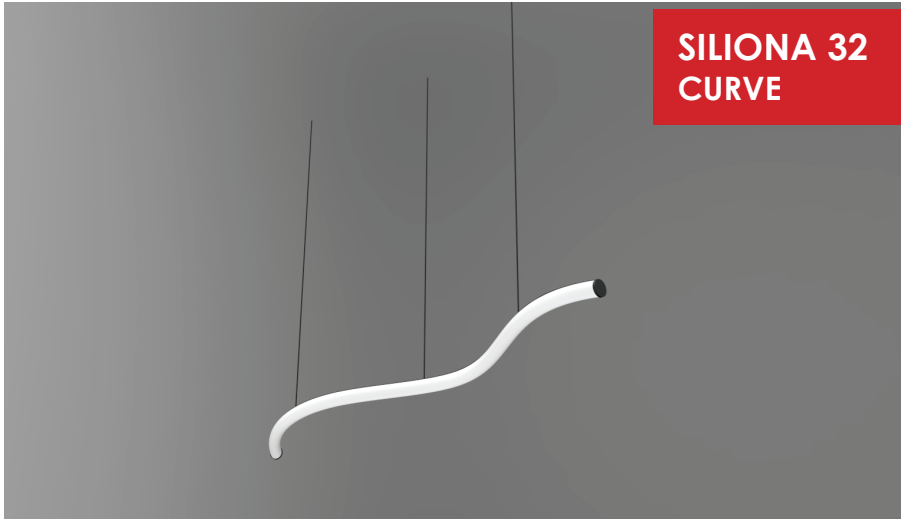

SILIONA 32 CURVE

Siliona 32 Curved Luminaire with a slim extruded aluminum profile, silicon diffuser and premium powder-coated finish designed for modern interiors.

Featuring a unique curved profile, it is powered by high-quality LEDs with a binning tolerance of ≤ 3 SDCM and CRI ≥ 90 , ensuring vibrant and consistent illumination.

The luminaire maintains at least 70% of its luminous flux after 50,000 operating hours, ensuring long-term reliability. Its High-Performance Silicon diffuser delivers smooth and uniform illumination along the luminaire length.

With a standard 32 mm diameter and customizable lengths and shape, this fixture provides 280 degree light distribution, making it ideal for professional applications.

Available in customizable RAL finishes, wattages, shape and lengths to suit various design and functional requirements.

Length- Customize

Dia- 32 mm

Single Line Diagram